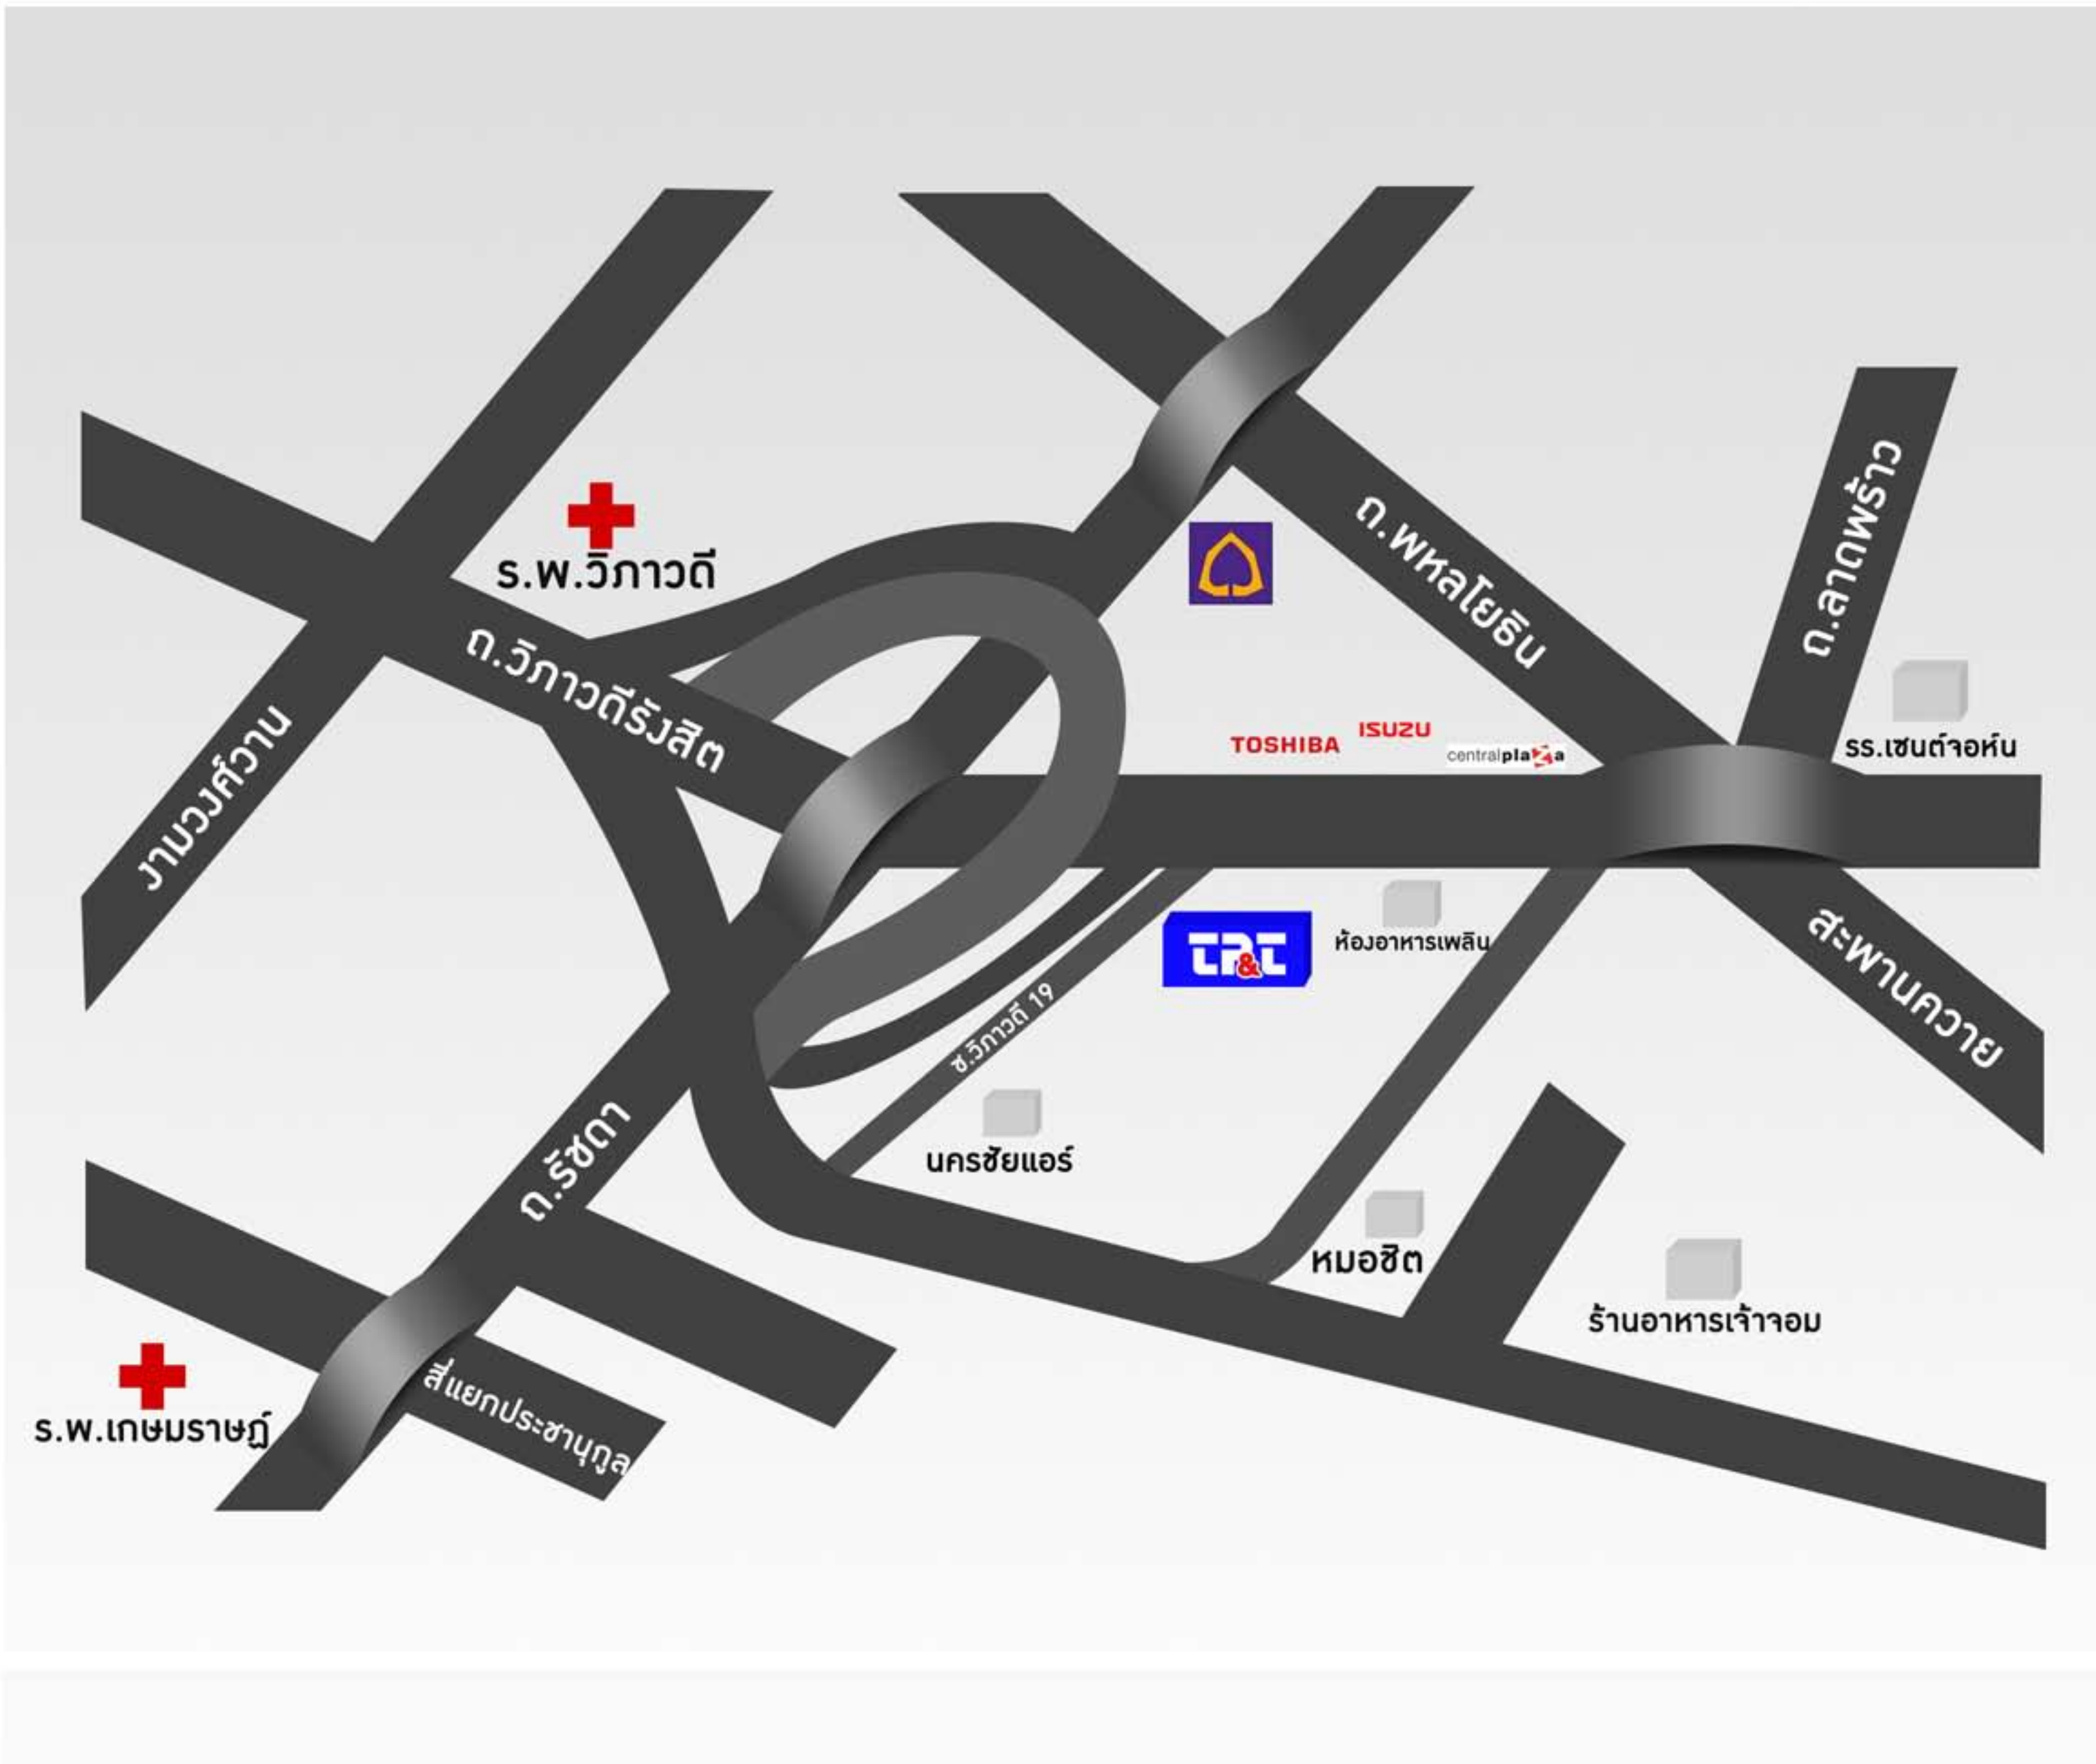

TP&T TOWER

Address: 9-10th Floor,

TP&T Tower, 1 Soi Vibhavadee-Rangsit 19

Chatuchak, Chatuchak, Bangkok 10900

Tel. : (662) 936-1801-30

Fax : (662) 936-1839, 936-1860